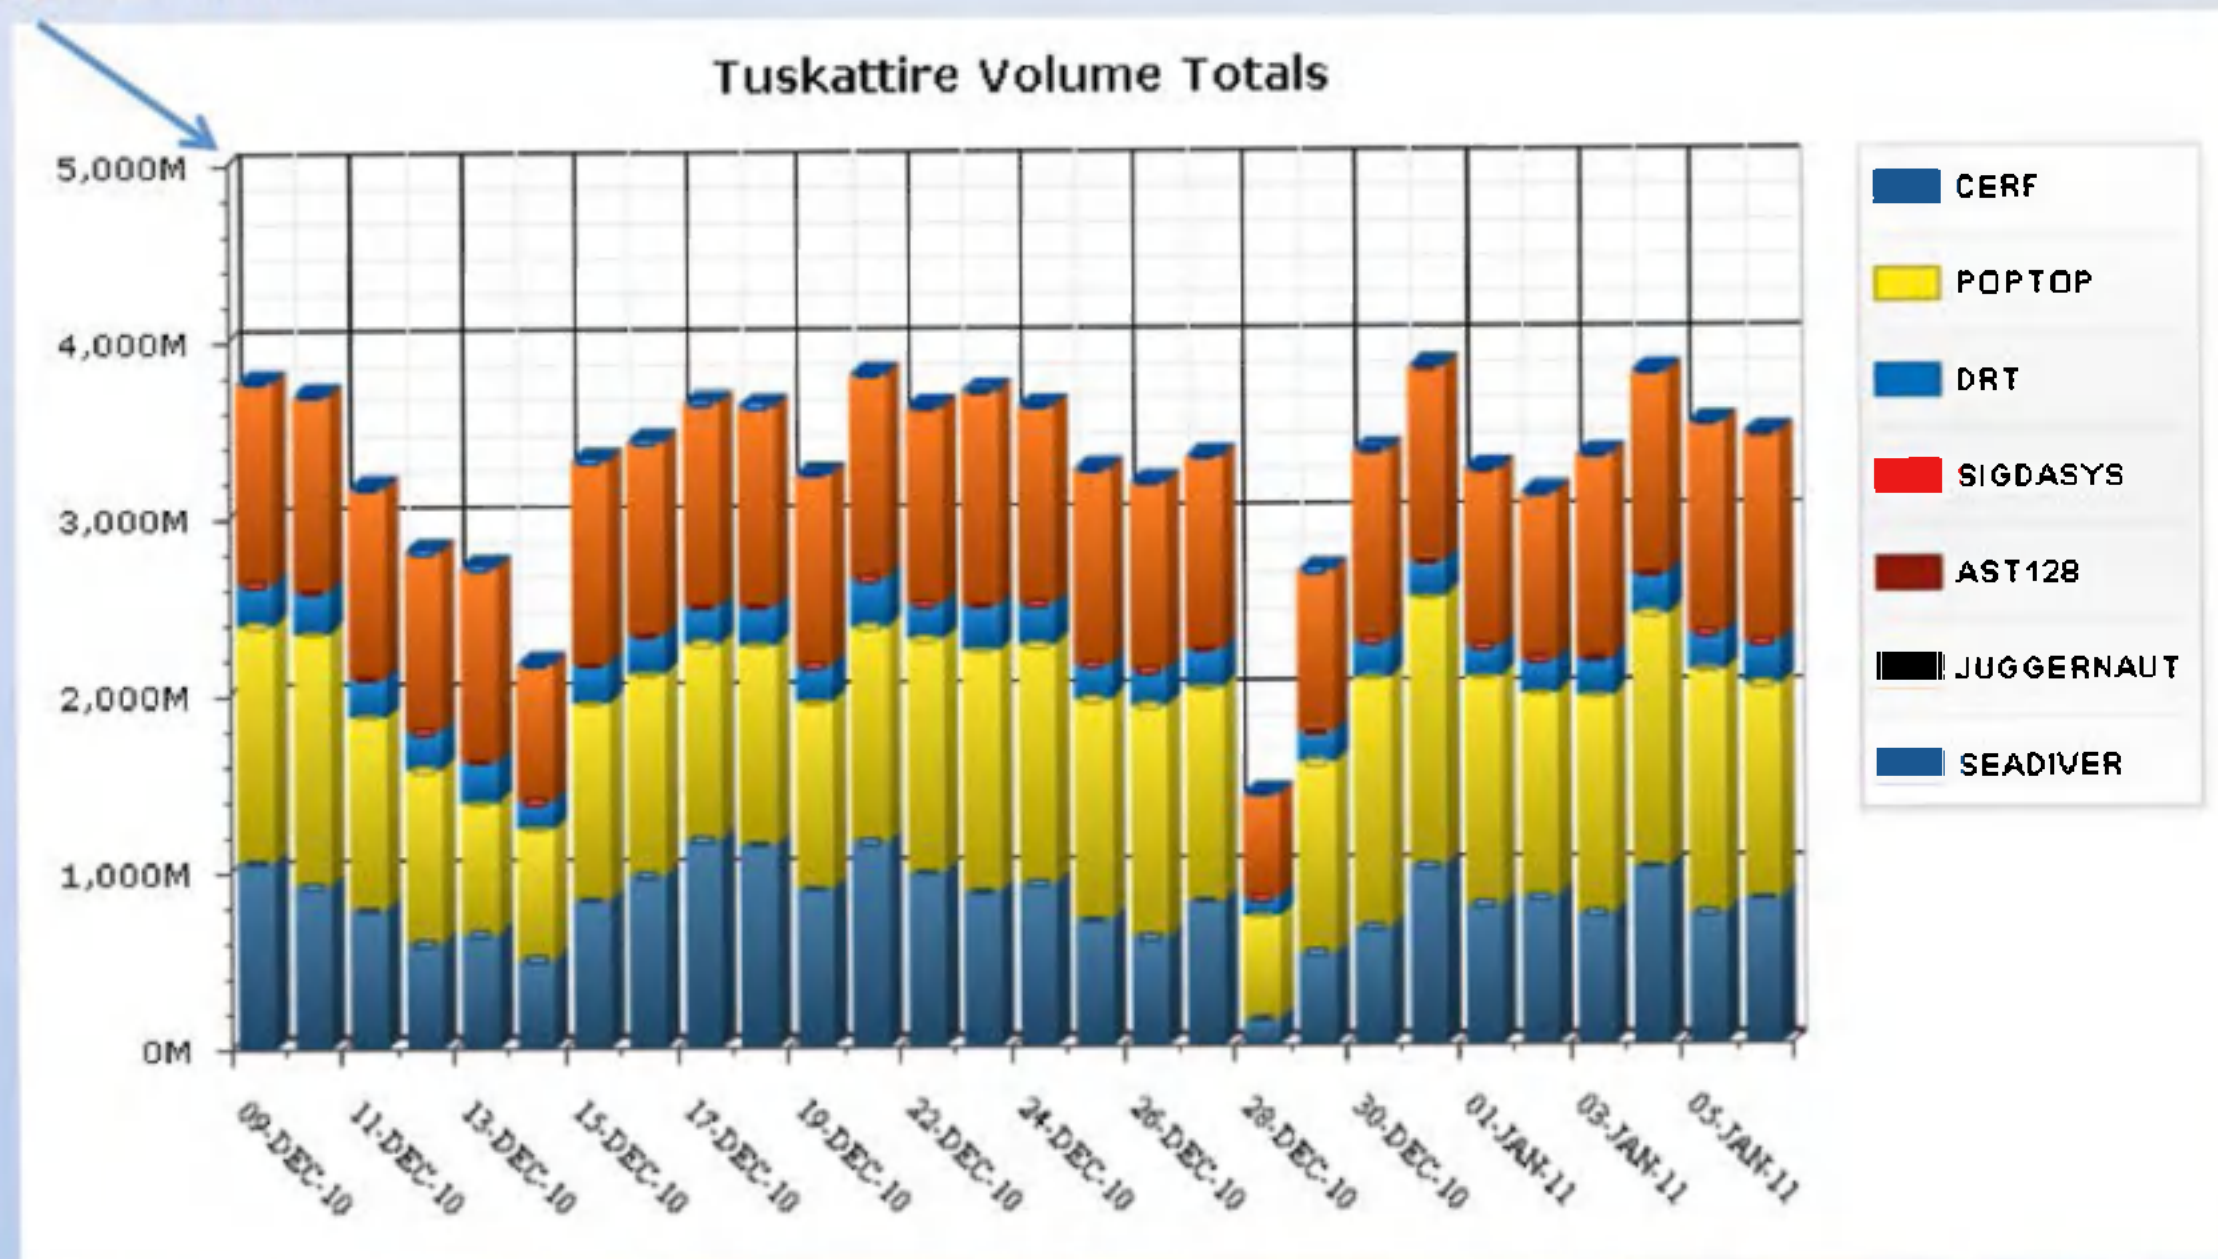

SSO GHOSTMACHINE Analytics

TOP SECRET//COMINT//NOFORN

Hitting The Wall

Fascia Limit?

TOP SECRET//COMINT//NOFORN

Data at a Larger Scale

27704057147161 hdfs://r05sv24:9000/in/asdf

27827753336125 hdfs://r05sv24:9000/in/fascia